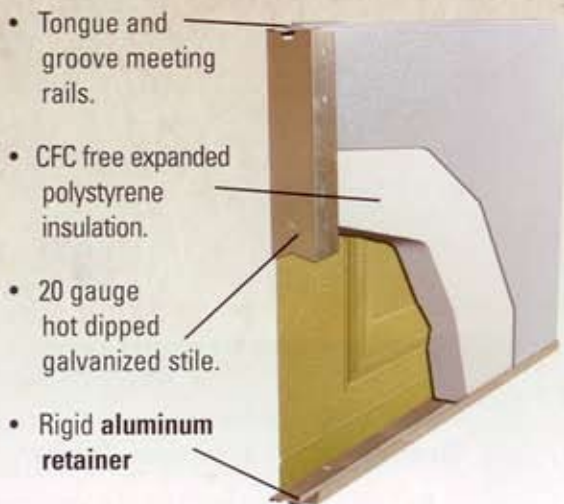

ARM-R-LITE

STEEL CARRIAGE HOUSE
COLLECTION

Shown with optional decorative hardware.

Grooved Panel Residential Garage Door

2" thick insulated sandwich panel constructed of top quality materials, highly detailed grooved panel embossment, deep pebblegrain texture and two coat prefinished paint system all combine to enhance the beauty of your home.

Insulated - R value: 10.25

ARM-R-LITE

DOOR MANUFACTURING CO., INC.

Phone: (908) 754-2600 • Fax: (908) 754-6522

www.arm-r-lite.com • 800-554-5816

STEEL CARRIAGE HOUSE COLLECTION

Features:

- **Sandwich type construction** with CFC free expanded polystyrene insulation pressure bonded between two sheets of 26 gauge hot dipped galvanized steel with a 10.25 R value.
- **1.0 mil paint system** includes .25 mil rust inhibiting primer and .75 mil exterior top coat that resists fading and chalking while providing consistent color from panel to panel.
- **20 gauge** hot dipped galvanized steel hinge plates run the full height of each section at all hinge locations to facilitate the attachment of hinges, handles, struts and step plates.
- **Rigid aluminum retainer** provides added strength while securing replaceable U-shaped bottom weatherstrip.
- Designs are protected by US patent #D487521
- Sections include **tongue and groove** meeting rails for superior strength and better sealing against wind, rain and snow.

Cut-away view:

Sizes Available:

DOOR WIDTH	GROOVED PANELS
8', 9', 10'	<input type="checkbox"/> <input type="checkbox"/> <input type="checkbox"/> <input type="checkbox"/>
12', 14', 15'	<input type="checkbox"/> <input type="checkbox"/> <input type="checkbox"/> <input type="checkbox"/> <input type="checkbox"/> <input type="checkbox"/>
16', 17', 18'	<input type="checkbox"/> <input type="checkbox"/> <input type="checkbox"/> <input type="checkbox"/> <input type="checkbox"/> <input type="checkbox"/> <input type="checkbox"/> <input type="checkbox"/>