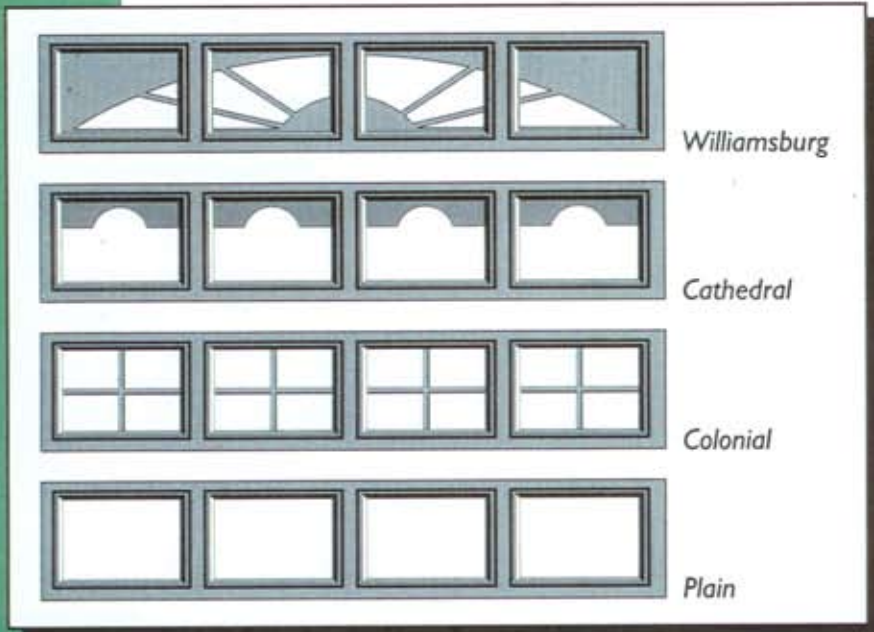

R-12

- Never needs painting
- Durable and Affordable
- Fast lead times on doors and replacement parts
- 38 years of technology stands behind our superior "Foamed-in-Place" CFC-free polyurethane insulated sections
- The 11.5 R value is almost twice the insulation value of polystyrene
- The **26 gauge** interior and exterior panels are elegantly designed. The attractive woodgrain raised panel exterior is handsomely complimented by a steel interior "sandwich style" which provides a finished look for the inside of your garage
- Colors – White, brown and almond
- Industry standard steel hardware only
- Reinforcing struts included on doors 14' and over
- 1³/₈" thickness in stock
- Sizes available: 8', 9', 10', 12', 14', 15', & 16' widths and 6' through 8' heights

Door width	Number of panels wide	Door height	Number of sections high
8	4	7	4
8	4	8	5
9	4	7	4
9	4	8	5
16	8	7	4
16	8	8	5

OPTIONAL FEATURES: Glazing available in 21" sections only.

REMEMBER: SAFETY FIRST!

Always have this garage door installed and serviced by a professional garage door installer.