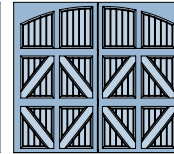

L1 • LUCERN
CLOSED ARCH

T1 • TUSCANY
CLOSED ARCH

S1 • SANTIAGO
CLOSED ARCH

V1 • VALENCIA
CLOSED ARCH

N1 • NORTHAMPTON
CLOSED ARCH

B1 • BORDEAUX
CLOSED ARCH

E2 • EDINBURGH*
CLOSED SQUARE

A2 • ALICANTE*
CLOSED SQUARE

*Closed Arch not available

*Closed Arch not available

2000

Double Layer:
Steel + Insulation

1000

Single Layer:
Steel

OAK SUMMIT®

8' x 7' shown

Triple Layer:
Steel + Insulation + Steel

SP • SHORT PANEL

LP • LONG PANEL

FP • FLUSH PANEL

RP • RIBBED PANEL

DARK WOODGRAIN COLOR

Actual paint color may vary from sample shown.

Options