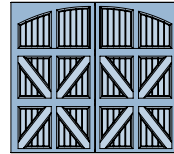

*Classica® Lucern with
Closed Arch Top Section*

WOODGRAIN STEEL GARAGE DOORS
Amarr®

BEAUTIFUL
WOODGRAIN LOOK WITH THE DURABILITY
AND LOW MAINTENANCE OF STEEL.

WOODGRAIN STEEL

CLASSICA®

9' x 8' shown

3000

Triple Layer:
Steel + Insulation + Steel

L1 • LUCERN
CLOSED ARCH

T1 • TUSCANY
CLOSED ARCH

S1 • SANTIAGO
CLOSED ARCH

V1 • VALENCIA
CLOSED ARCH

N1 • NORTHAMPTON
CLOSED ARCH

B1 • BORDEAUX
CLOSED ARCH

E2 • EDINBURGH*
CLOSED SQUARE

A2 • ALICANTE*
CLOSED SQUARE

*Closed Arch not available

*Closed Arch not available

2000

Double Layer:
Steel + Insulation

1000

Single Layer:
Steel

OAK SUMMIT®

8' x 7' shown

Triple Layer:
Steel + Insulation + Steel

SP • SHORT PANEL

LP • LONG PANEL

FP • FLUSH PANEL

RP • RIBBED PANEL

DARK WOODGRAIN COLOR

Actual paint color may vary from sample shown.

Options